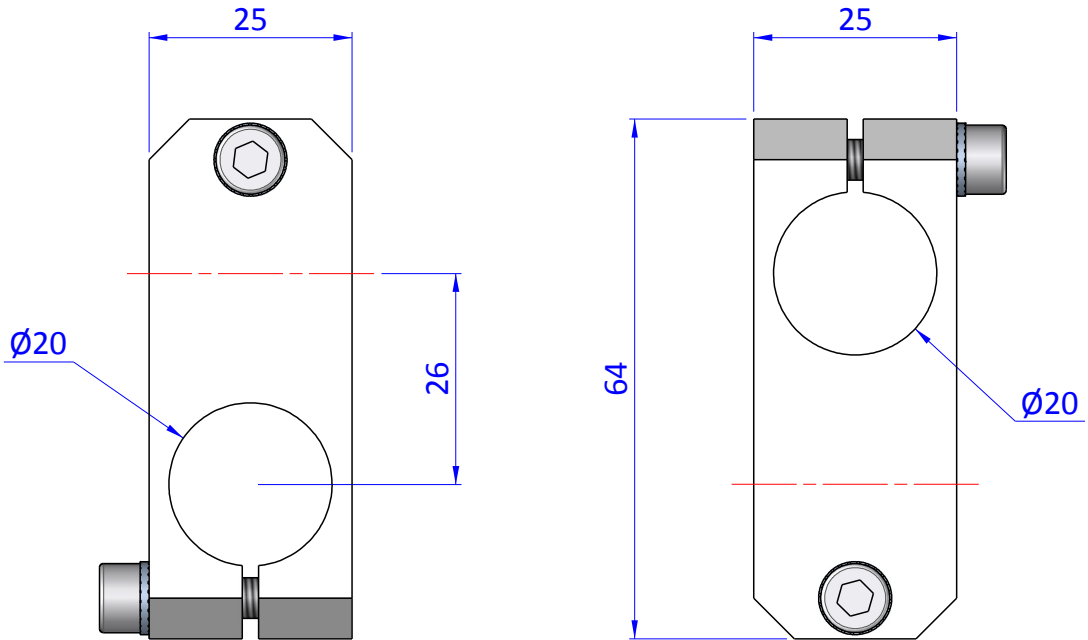

THE PROPERTY OF THE DRAWING IS ESTABLISHED BY LAW. IT IS FORBIDDEN TO PRODUCE OR SHOW IT TO THIRD PART. WITHOUT A WRITTEN AGREEMENT.

Item	Name	Q.ty
1	KKS.20.20	1
2	R.5.SCH	2
3	V.TCE5x25	2

Format A4 UNI 936-76					DESIGNED FROM FPSERVICES	REVIEW A
	GENERAL TOLERANCE UNI - ISO 2768 CLASSE f		DESCRIPTION CA.KKS.20.20		DATE 30/04/2016	WEIGHT 0,070kg
					CODE CA.KKS.20.20	