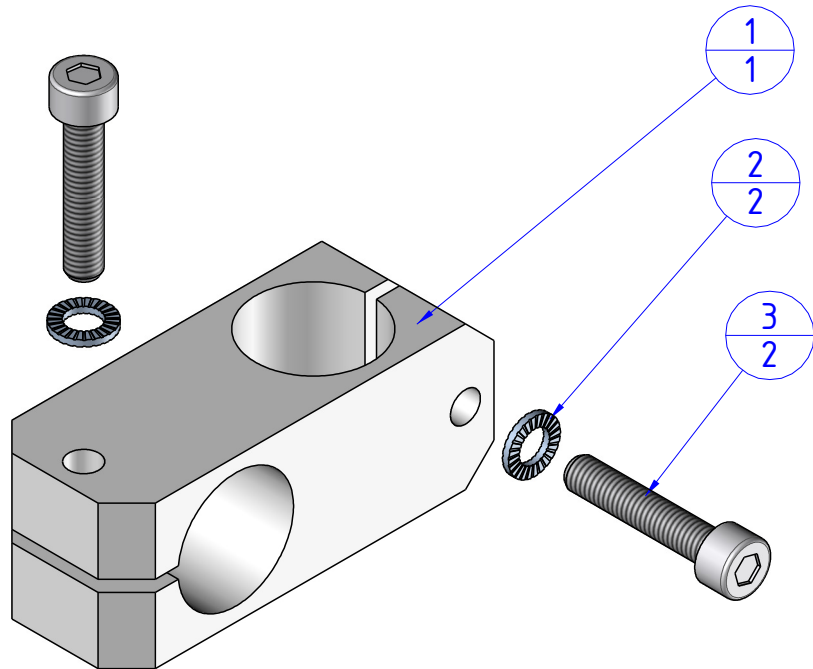

THE PROPERTY OF THE DRAWING IS ESTABLISHED BY LAW. IT IS FORBIDDEN TO PRODUCE OR SHOW IT TO THIRD PART. WITHOUT A WRITTEN AGREEMENT.

Item	Name	Q.ty
1	KKS.20.20	1
2	R.5.SCH	2
3	V.TCE5x25	2

Format A4 UNI 936-76					DESIGNED FROM FPSERVICES	REVIEW A
	GENERAL TOLERANCE UNI - ISO 2768 CLASSE f		DESCRIPTION CA.KKS.20.20		DATE 30/04/2016	WEIGHT 0,070kg
					CODE CA.KKS.20.20	